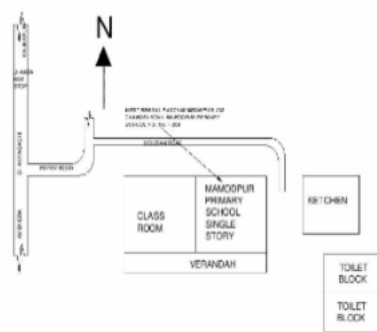

Nazri Naksha

Google Map View

Polling Station Building Front View

Polling Station Front View

Cad View

Key MAP View