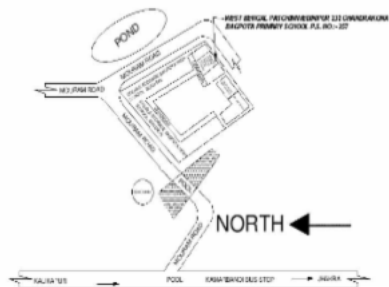

Nazri Naksha

Google Map View

Polling Station Building Front View

Polling Station Front View

Cad View

Key MAP View