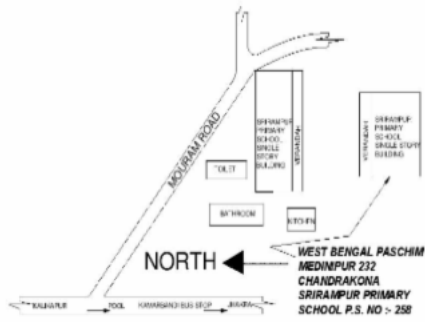

Nazri Naksha

Google Map View

Polling Station Building Front View

Polling Station Front View

Cad View

Key MAP View