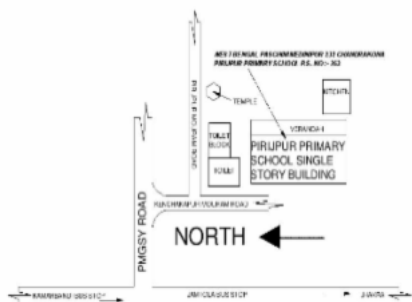

Nazri Naksha

Google Map View

Polling Station Building Front View

Polling Station Front View

Cad View

Key MAP View