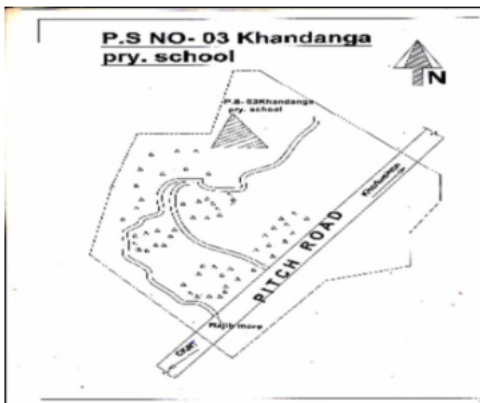

Nazri Naksha

Google Map View

Polling Station Building Front View

Polling Station Front View

Cad View

Key MAP View