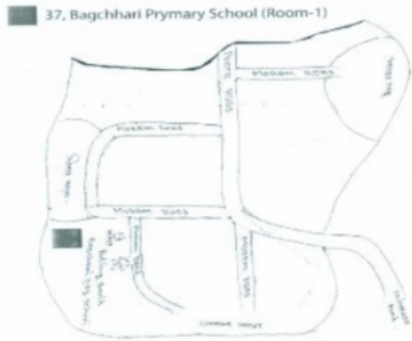

Nazri Naksha

Google Map View