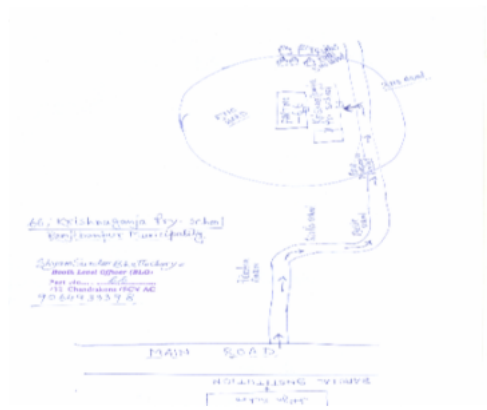

Nazri Naksha

Google Map View