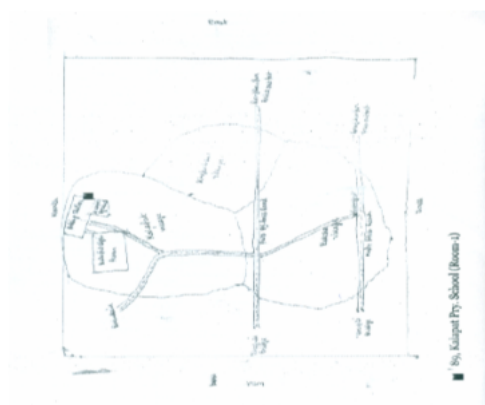

Nazri Naksha

Google Map View

Polling Station Building Front View

Polling Station Front View

Cad View

Key MAP View