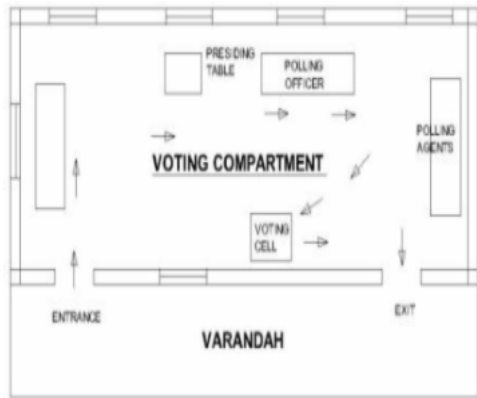

Nazri Naksha

Google Map View

Polling Station Building Front View

Polling Station Front View

Cad View

Key MAP View