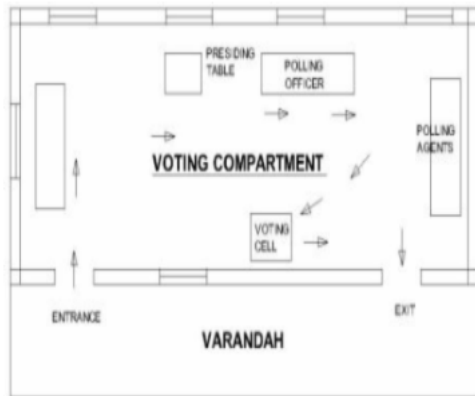

Nazri Naksha

Google Map View

Polling Station Building Front View

Polling Station Front View

Cad View

Key MAP View