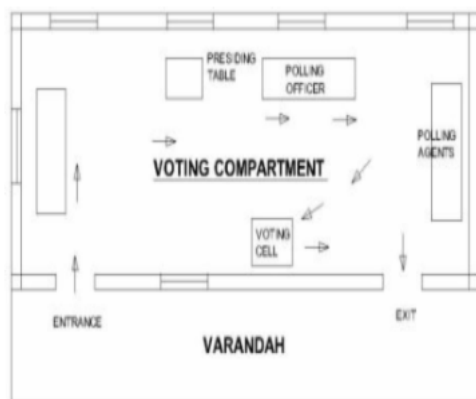

Nazri Naksha

Google Map View

Polling Station Building Front View

Polling Station Front View

Cad View

Key MAP View