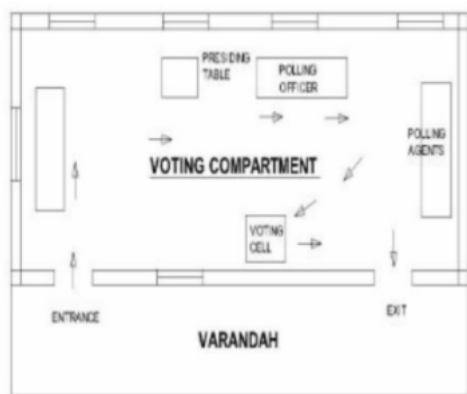

Nazri Naksha

Google Map View

Polling Station Building Front View

Polling Station Front View

Cad View

Key MAP View