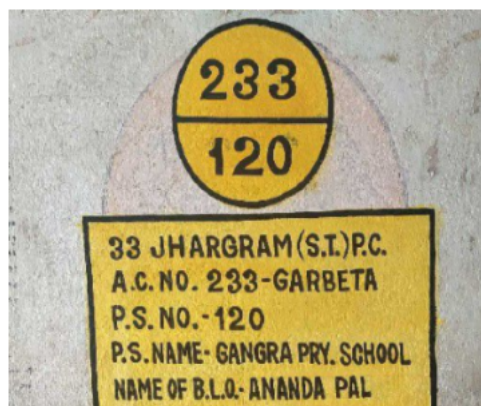

Polling Station Front View