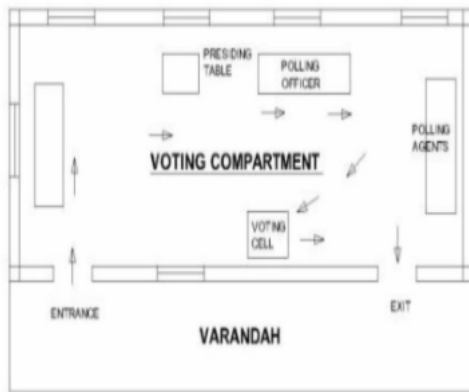

Nazri Naksha

Google Map View

Polling Station Building Front View

Polling Station Front View

Cad View

Key MAP View