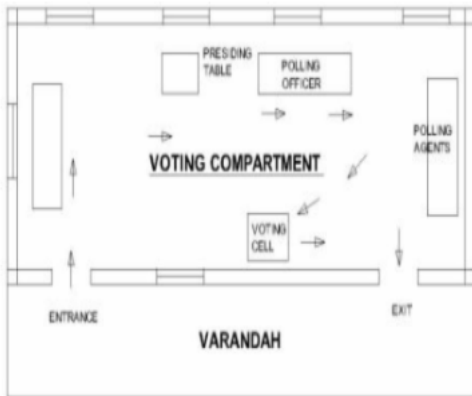

Nazri Naksha

Google Map View

Polling Station Building Front View

Polling Station Front View

Cad View

Key MAP View