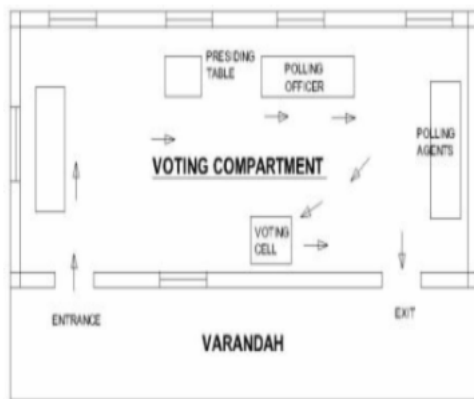

Nazri Naksha

Google Map View

Polling Station Building Front View

Polling Station Front View

Cad View

Key MAP View