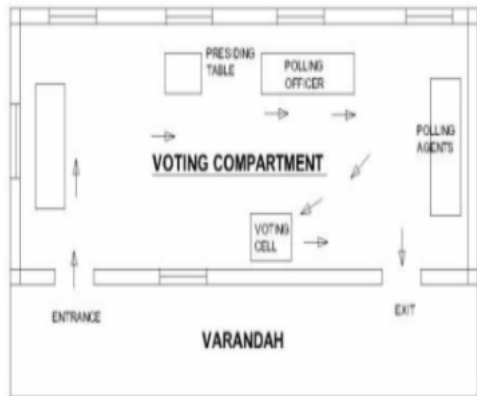

Nazri Naksha

Google Map View

Polling Station Building Front View

Polling Station Front View

Cad View

Key MAP View