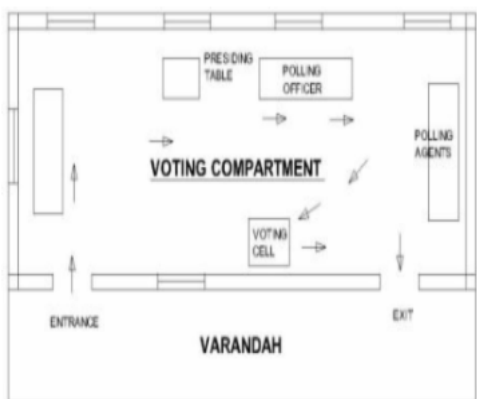

Nazri Naksha

Google Map View

Polling Station Building Front View

Polling Station Front View

Cad View

Key MAP View