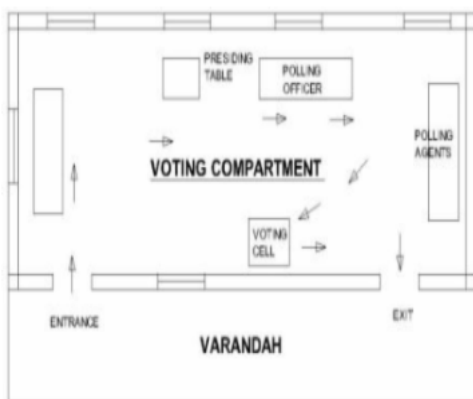

Nazri Naksha

Google Map View

Polling Station Building Front View

Polling Station Front View

Cad View

Key MAP View