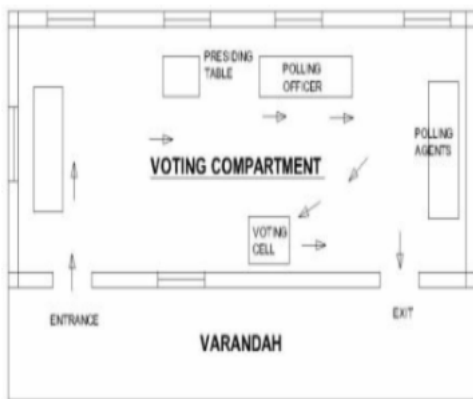

Nazri Naksha

Google Map View

Polling Station Building Front View

Polling Station Front View

Cad View

Key MAP View