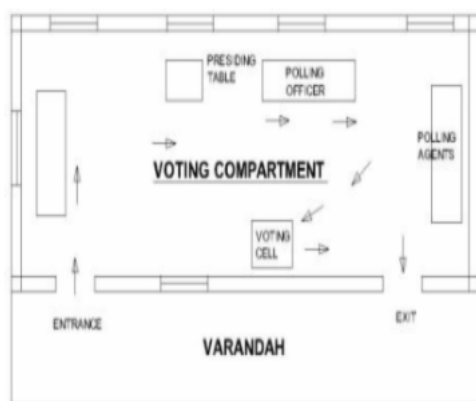

Nazri Naksha

Google Map View

Polling Station Building Front View

Polling Station Front View

Cad View

Key MAP View