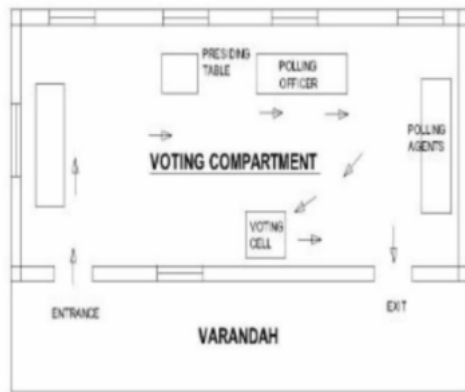

Nazri Naksha

Google Map View

Polling Station Building Front View

Polling Station Front View

Cad View

Key MAP View