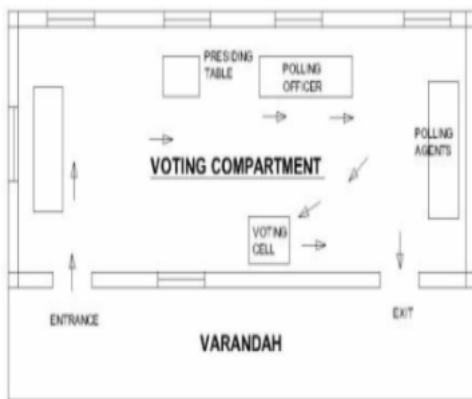

Nazri Naksha

Google Map View

Polling Station Building Front View

Polling Station Front View

Cad View

Key MAP View