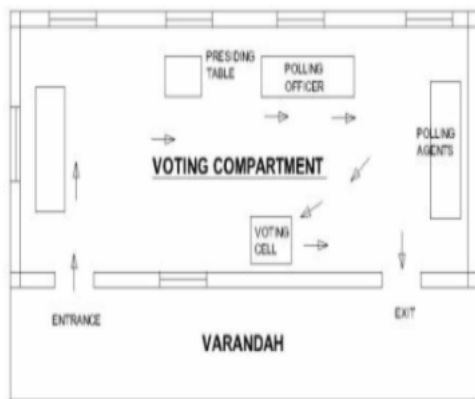

Nazri Naksha

Google Map View

Polling Station Building Front View

Polling Station Front View

Cad View

Key MAP View