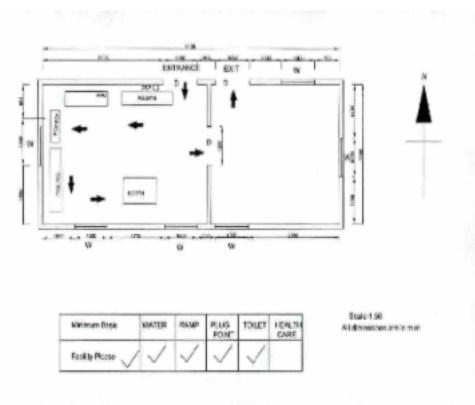

Nazri Naksha

Google Map View

Polling Station Building Front View

Polling Station Front View

Cad View

Key MAP View