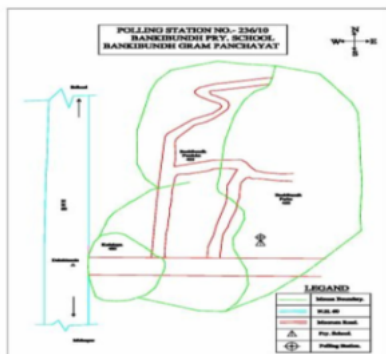

Nazri Naksha

Google Map View

Polling Station Building Front View

Polling Station Front View

Cad View

Key MAP View