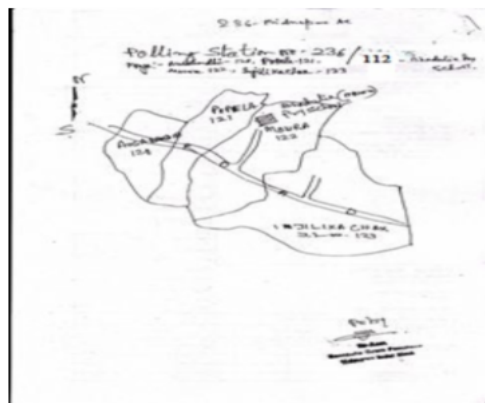

Nazri Naksha

Google Map View