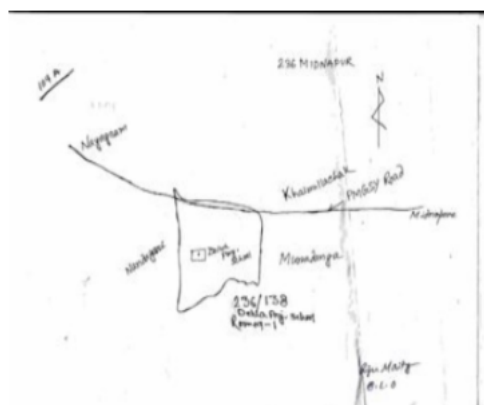

Nazri Naksha

Google Map View

Polling Station Building Front View

Polling Station Front View

Cad View

Key MAP View