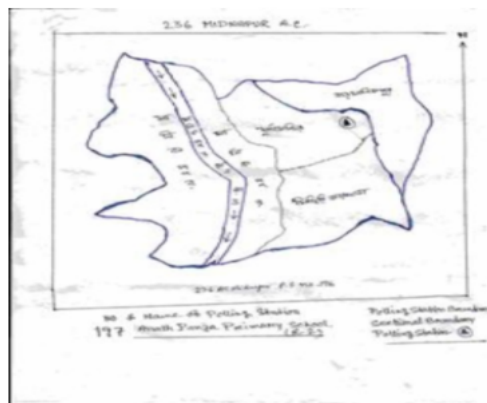

Nazri Naksha

Google Map View