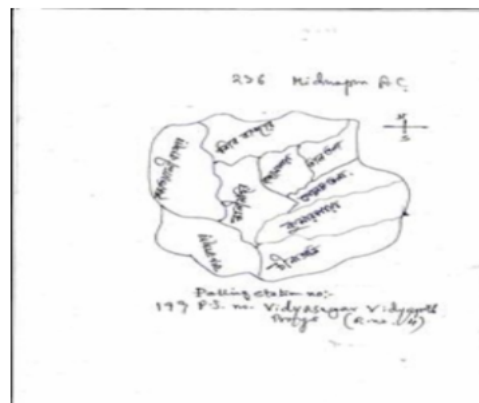

Nazri Naksha

Google Map View