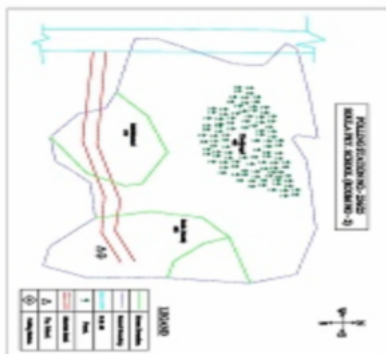

Nazri Naksha

Google Map View

Polling Station Building Front View

Polling Station Front View

Cad View

Key MAP View