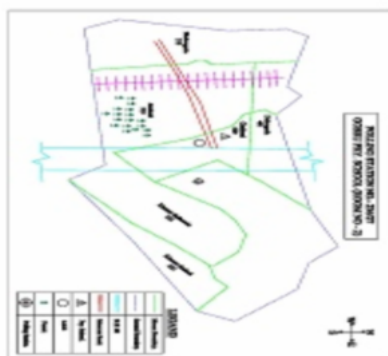

Nazri Naksha

Google Map View

Polling Station Building Front View

Polling Station Front View

Cad View

Key MAP View