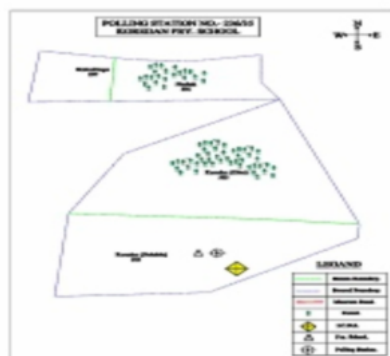

Nazri Naksha

Google Map View

Polling Station Building Front View

Polling Station Front View

Cad View

Key MAP View