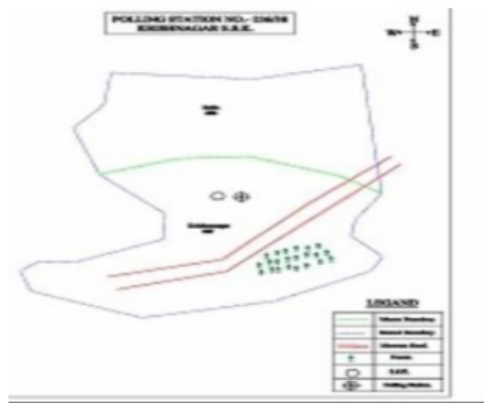

Polling Station Building Front View

Nazri Naksha