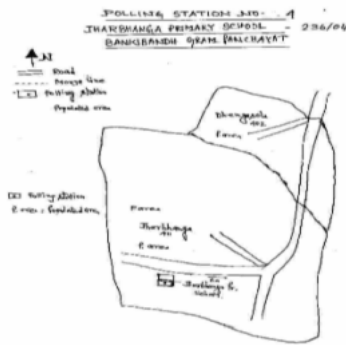

Nazri Naksha

Google Map View

Polling Station Building Front View

Polling Station Front View

Cad View

Key MAP View