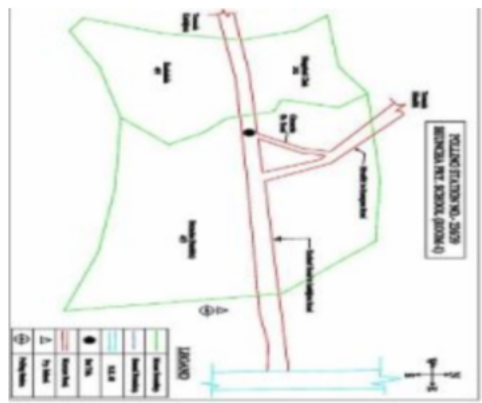

Polling Station Building Front View

Nazri Naksha