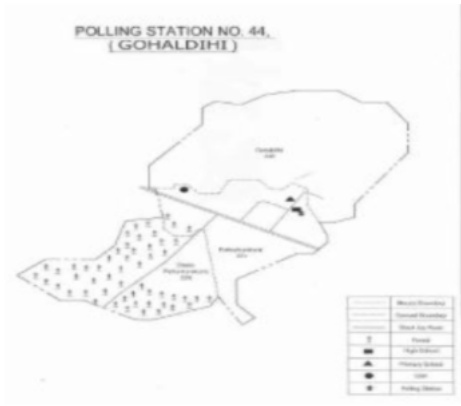

Nazri Naksha

Google Map View