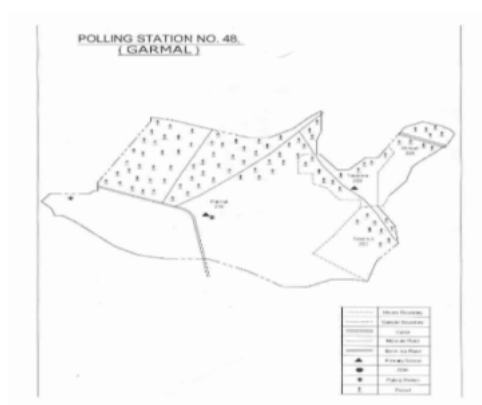

Nazri Naksha

Google Map View

Polling Station Building Front View

Polling Station Front View

Cad View

Key MAP View