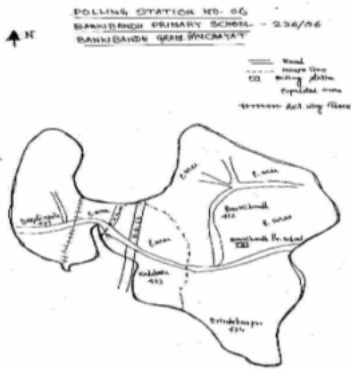

Nazri Naksha

Google Map View

Polling Station Building Front View

Polling Station Front View

Cad View

Key MAP View