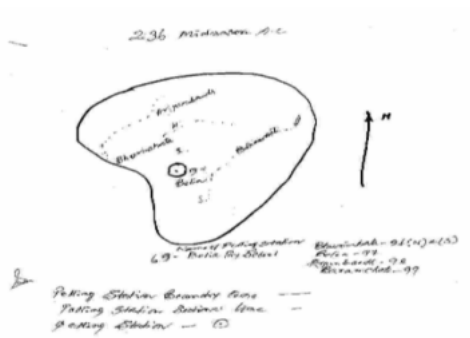

Nazri Naksha

Google Map View

Polling Station Building Front View

Polling Station Front View

Cad View

Key MAP View