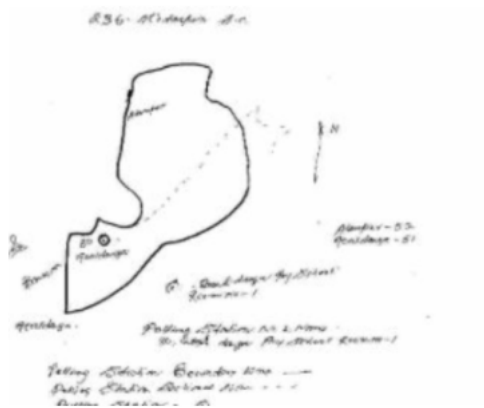

Nazri Naksha

Google Map View