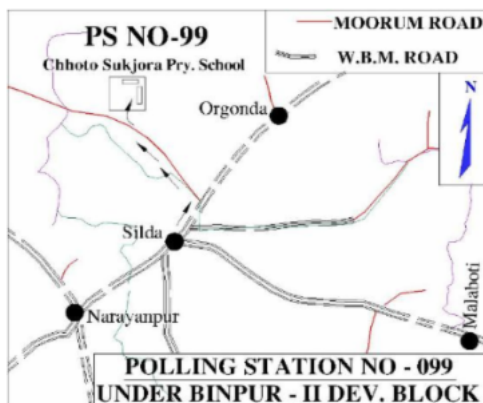

Nazri Naksha

Google Map View

Polling Station Building Front View

Polling Station Front View

Cad View

Key MAP View