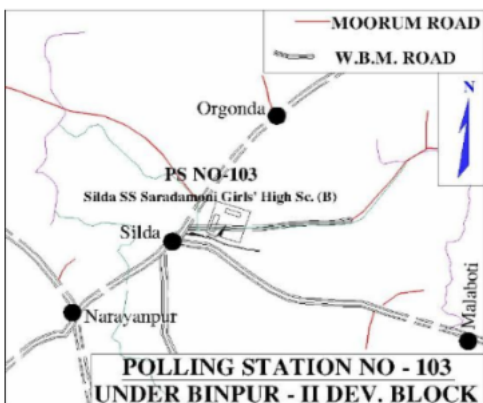

Nazri Naksha

Google Map View

Polling Station Building Front View

Polling Station Front View

Cad View

Key MAP View