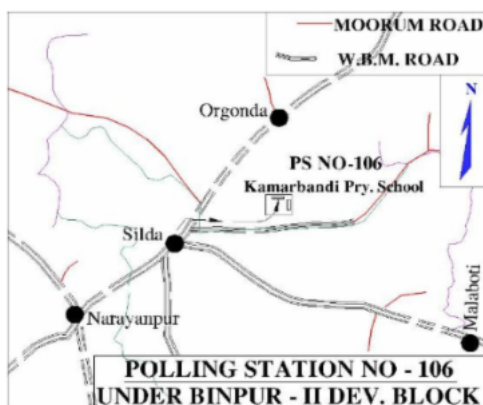

Nazri Naksha

Google Map View

Polling Station Building Front View

Polling Station Front View

Cad View

Key MAP View