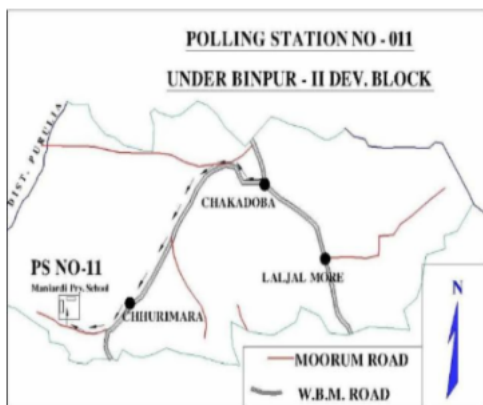

Nazri Naksha

Google Map View

Polling Station Building Front View

Polling Station Front View

Cad View

Key MAP View