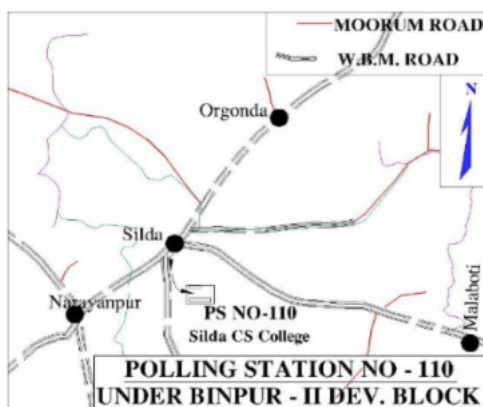

Nazri Naksha

Google Map View

Polling Station Building Front View

Polling Station Front View

Cad View

Key MAP View