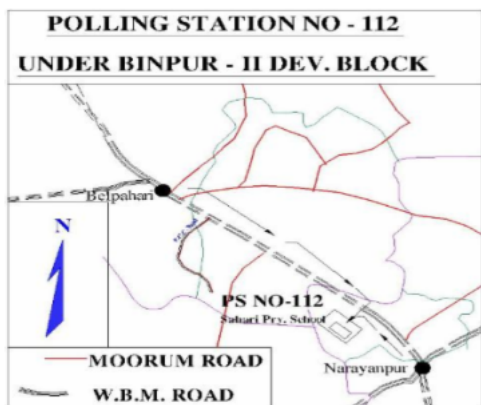

Nazri Naksha

Google Map View

Polling Station Building Front View

Polling Station Front View

Cad View

Key MAP View