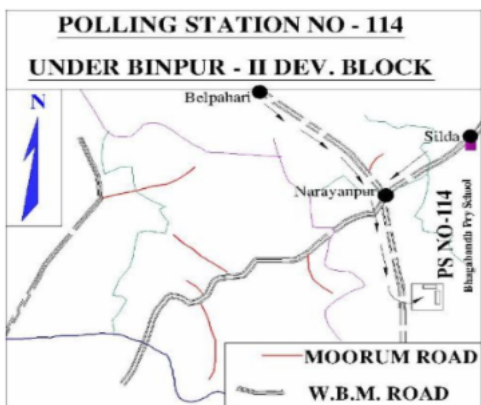

Nazri Naksha

Google Map View

Polling Station Building Front View

Polling Station Front View

Cad View

Key MAP View