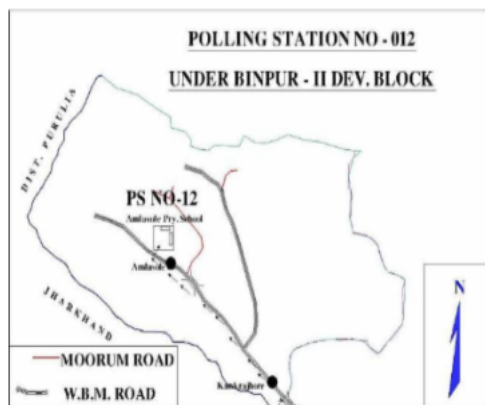

Nazri Naksha

Google Map View

Polling Station Building Front View

Polling Station Front View

Cad View

Key MAP View