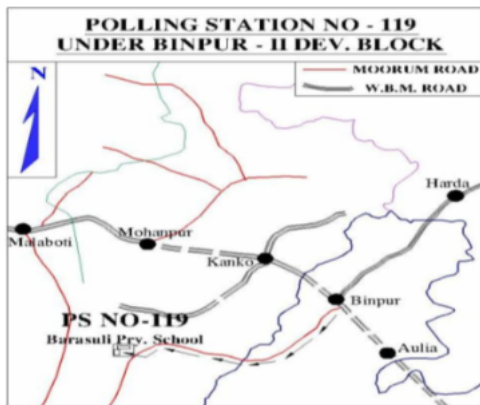

Nazri Naksha

Google Map View

Polling Station Building Front View

Polling Station Front View

Cad View

Key MAP View